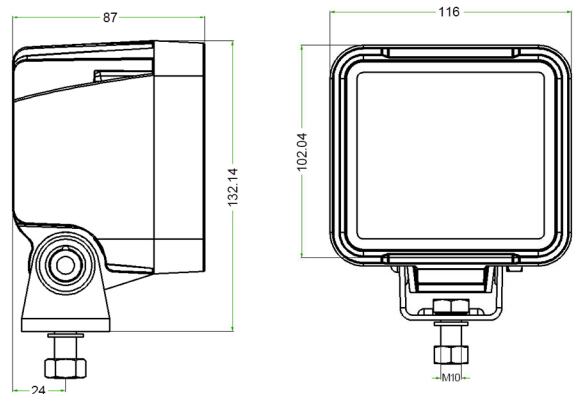

S22-CR WorkLight
Item: 120251

■ **PRODUCT CHARACTERISTICS**

- S22 increases safety level and decreases accident rate in your working area by delivering homogenous illumination.
- Having a color temperature of 6000K, S22 simulates the conditions under daylight.
- S22 is glare-free and protects your eyes from getting hurt when looking to the direction of the light source.

■ **TECHNICAL DRAWING**

■ **TECHNICAL SPECIFICATIONS**

Item	Voltage	Power	Lux	Lumen	LED	Color Temp	Certificate
120251	DC 9-28V	38W	130lx(10M)	2200lm	9Pcs 5W LED	7000K	R10 EMC CLASS 5 certificate pending