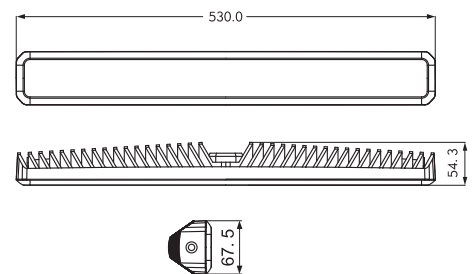

Routemaster

Features

- > Combination of warning and work light saves installation efforts and labor cost
- > Integration of high and low beams; unique lens offers 8°, 40°, 60° and 180° lighting angles; adjustable light intensity
- > Offers a light output as high as 8000 lumens
- > Color temperature of work light reaches 6000K, bright enough and friendly to eyes
- > Screwless design with an incredibly robust, beautiful and energetic look
- > A pair of specially designed brackets are included for fast and secure mount
- > Optional switch panel available for On/Off and flash pattern selection of warning light, and adjustment of light angle and intensity of work light
- > IP69K rated

Item	Color	Voltage	Max Power	Lumen	LED	Lens	Flash Patterns	Mount	Operating Temperature	Certifications
140101		DC 10-33V	85W	8000lm	37pcs 3W	TIR	12	Bracket Mount	-30 to 70°C	SAE, CA T13 R65, R10

911 Signal Technology Inc.