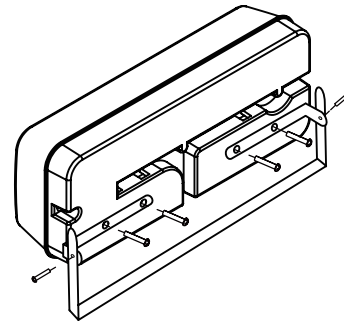

## multi-function switches R993

- This compact switch box features a solid-state switch panel with
- Self-diagnosis circuitry and a 15 watt-per-switch output rating.
- The brightness level can be changed by pressing dimmer switch
- Gunlock signal output as ten seconds.
- Setting desired flash pattern according to demand
- Support for steady-on and flash patterns
- Mini control box ,easy to install
- S.A.E. Automotive-Grade Wiring
- Color-coded, numbered wiring

### Installation

BY 3M

BY Brackets