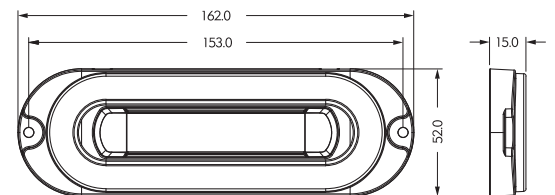

### Features

- > SAE J595, CA T13, R65, R7, R91, FMVSS-108
- > Integration of warning, clearance, reversing and Stop / Tail / Turn lights - the first of its kind on the market
- > Extremely innovative and recognizable three-dimensional design makes the product stand out among others
- > Able to replace other products with 6" industry standard dimensions
- > Mount with a chrome cover or a rubber ring
- > Warning light available in single color

Item	023701	023702	023703	023704	023705	023706	023707	023708
Color of warning light		● ●	●		● ●		●	
Signal light	Brake light / turn signal, position light	Turn signal	Brake light / turn signal, position light, reversing light	Turn signal, reversing light	Brake light / turn signal, position light	Turn signal	Brake light / turn signal, position light, reversing light	Turn signal, reversing light
Voltage	10-33V							
Max Power	16W							
LED	32pcs							
Flash Patterns	19							
Lens	TIR							
Mount	Grommet Mount				Screw Mount			
Operating Temperature	-30 to 70°C							