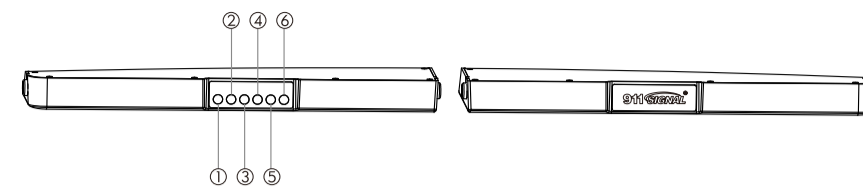

911 SIGNAL[®]

NIGHTWING

DIMENSIONS

TECHNICAL SPECIFICATIONS

Item	052101	052102
Color	Dual	Single
Voltage	10-33VDC	
Max Power	36W	
LED	60pcs 3W	30pcs 3W
LENS	Reflex	
Flash Patterns	57	
Mount	Bracket Mount	
Operating Temperature	-30 to 70°C	

INTEGRATED BUTTONS

- 1 Flash One**
With the button on, press BUTTON 5 to change flash patterns.
- 2 Flash Two**
With the button on, press BUTTON 5 to change flash patterns.
- 3 50% Power**
- 4 Flood Light**
- 5 Flash Pattern**
- 6 Take Down**
With the button on, press BUTTON 5 to change the position of the TD lights.

WIRING

- OVERRIDE SEQUENCE**
- Flood Light overrides Flash One.
 - Flash One overrides Flash Two.

MOUNT

Adjustable glare shield

FLASH PATTERNS

Color 1		Color 1 + Color 2		Color 2	
1	Cluster	20	Cluster	39	Cluster
2	Cycle	21	Cycle	40	Cycle
3	Whirl	22	Whirl	41	Whirl
4	Steady-Double	23	Steady-Double	42	Steady-Double
5	Single 120 All	24	Single 120 All	43	Single 120 All
6	Double 120 All	25	Double 120 All	44	Double 120 All
7	Single 240 All	26	Single 240 All	45	Single 240 All
8	Single 120 L/R	27	Single 120 L/R	46	Single 120 L/R
9	Double 120 L/R	28	Double 120 L/R	47	Double 120 L/R
10	Single 240 L/R	29	Single 240 L/R	48	Single 240 L/R
11	Single 120 Split 1	30	Single 120 Split 1	49	Single 120 Split 1
12	Single 240 Split 1	31	Single 240 Split 1	50	Single 240 Split 1
13	Single 120 Split 2	32	Single 120 Split 2	51	Single 120 Split 2
14	Single 240 Split 2	33	Single 240 Split 2	52	Single 240 Split 2
15	Single 120 In/Out	34	Single 120 In/Out	53	Single 120 In/Out
16	Single 240 In/Out	35	Single 240 In/Out	54	Single 240 In/Out
17	Combo Single 120	36	Combo Single 120	55	Combo Single 120
18	Combo Single 240	37	Combo Single 240	56	Combo Single 240
19	Combo Single 120/240	38	Combo Single 120/240	57	Combo Single 120/240