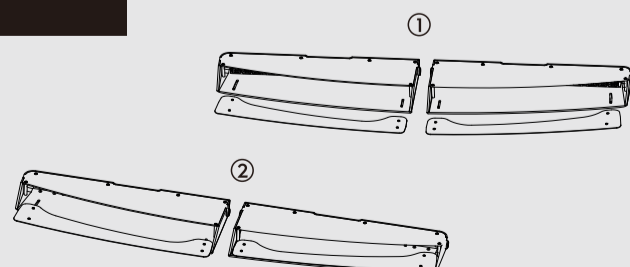

INTEGRATED BUTTONS

- 1 Flash One**
With the button on, press BUTTON 5 to change flash patterns.
- 2 Flash Two**
With the button on, press BUTTON 5 to change flash patterns.
- 3 50% Power**
- 4 Flood Light**
- 5 Flash Pattern**
- 6 Take Down**
With the button on, press BUTTON 5 to change the position of the TD lights.

WIRING

- OVERRIDE SEQUENCE**
- Flood Light overrides Flash One.
 - Flash One overrides Flash Two.

MOUNT

Adjustable glare shield

FLASH PATTERNS

Color 1		Color 1 + Color 2		Color 2	
1	Cluster	20	Cluster	39	Cluster
2	Cycle	21	Cycle	40	Cycle
3	Whirl	22	Whirl	41	Whirl
4	Steady-Double	23	Steady-Double	42	Steady-Double
5	Single 120 All	24	Single 120 All	43	Single 120 All
6	Double 120 All	25	Double 120 All	44	Double 120 All
7	Single 240 All	26	Single 240 All	45	Single 240 All
8	Single 120 L/R	27	Single 120 L/R	46	Single 120 L/R
9	Double 120 L/R	28	Double 120 L/R	47	Double 120 L/R
10	Single 240 L/R	29	Single 240 L/R	48	Single 240 L/R
11	Single 120 Split 1	30	Single 120 Split 1	49	Single 120 Split 1
12	Single 240 Split 1	31	Single 240 Split 1	50	Single 240 Split 1
13	Single 120 Split 2	32	Single 120 Split 2	51	Single 120 Split 2
14	Single 240 Split 2	33	Single 240 Split 2	52	Single 240 Split 2
15	Single 120 In/Out	34	Single 120 In/Out	53	Single 120 In/Out
16	Single 240 In/Out	35	Single 240 In/Out	54	Single 240 In/Out
17	Combo Single 120	36	Combo Single 120	55	Combo Single 120
18	Combo Single 240	37	Combo Single 240	56	Combo Single 240
19	Combo Single 120/240	38	Combo Single 120/240	57	Combo Single 120/240