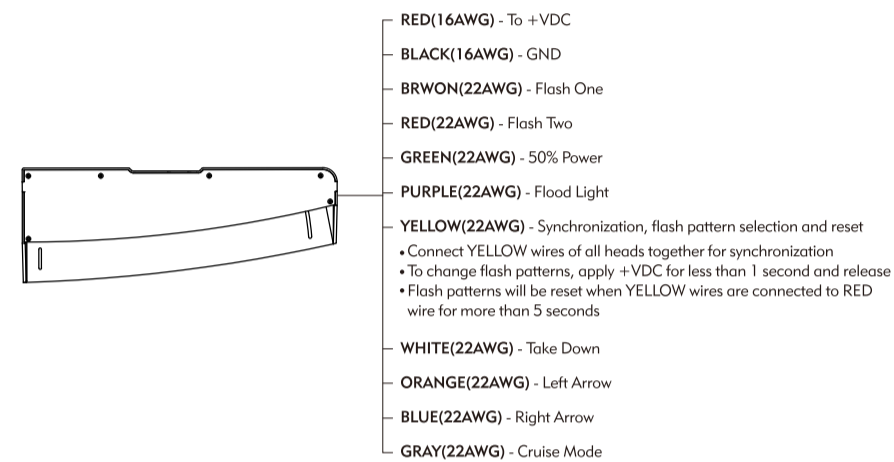

911 SIGNAL[®]

NIGHTWING

DIMENSIONS

TECHNICAL SPECIFICATIONS

Item	052101	052102
Color	Dual	Single
Voltage	10-33VDC	
Max Power	36W	
LED	60pcs 3W	30pcs 3W
LENS	Reflex	
Flash Patterns	57	
Mount	Bracket Mount	
Operating Temperature	-30 to 70°C	

INTEGRATED BUTTONS

- 1 Flash One**
With the button on, press BUTTON 5 to change flash patterns.
- 2 Flash Two**
With the button on, press BUTTON 5 to change flash patterns.
- 3 50% Power**
- 4 Flood Light**
- 5 Flash Pattern**
- 6 Take Down**
With the button on, press BUTTON 5 to change the position of the TD lights.

WIRING

- OVERRIDE SEQUENCE**
- Flood Light overrides Flash One.
 - Flash One overrides Flash Two.

MOUNT

Adjustable glare shield

FLASH PATTERNS

Color 1		Color 1 + Color 2		Color 2	
1	Cluster	20	Cluster	39	Cluster
2	Cycle	21	Cycle	40	Cycle
3	Whirl	22	Whirl	41	Whirl
4	Steady-Double	23	Steady-Double	42	Steady-Double
5	Single 120 All	24	Single 120 All	43	Single 120 All
6	Double 120 All	25	Double 120 All	44	Double 120 All
7	Single 240 All	26	Single 240 All	45	Single 240 All
8	Single 120 L/R	27	Single 120 L/R	46	Single 120 L/R
9	Double 120 L/R	28	Double 120 L/R	47	Double 120 L/R
10	Single 240 L/R	29	Single 240 L/R	48	Single 240 L/R
11	Single 120 Split 1	30	Single 120 Split 1	49	Single 120 Split 1
12	Single 240 Split 1	31	Single 240 Split 1	50	Single 240 Split 1
13	Single 120 Split 2	32	Single 120 Split 2	51	Single 120 Split 2
14	Single 240 Split 2	33	Single 240 Split 2	52	Single 240 Split 2
15	Single 120 In/Out	34	Single 120 In/Out	53	Single 120 In/Out
16	Single 240 In/Out	35	Single 240 In/Out	54	Single 240 In/Out
17	Combo Single 120	36	Combo Single 120	55	Combo Single 120
18	Combo Single 240	37	Combo Single 240	56	Combo Single 240
19	Combo Single 120/240	38	Combo Single 120/240	57	Combo Single 120/240