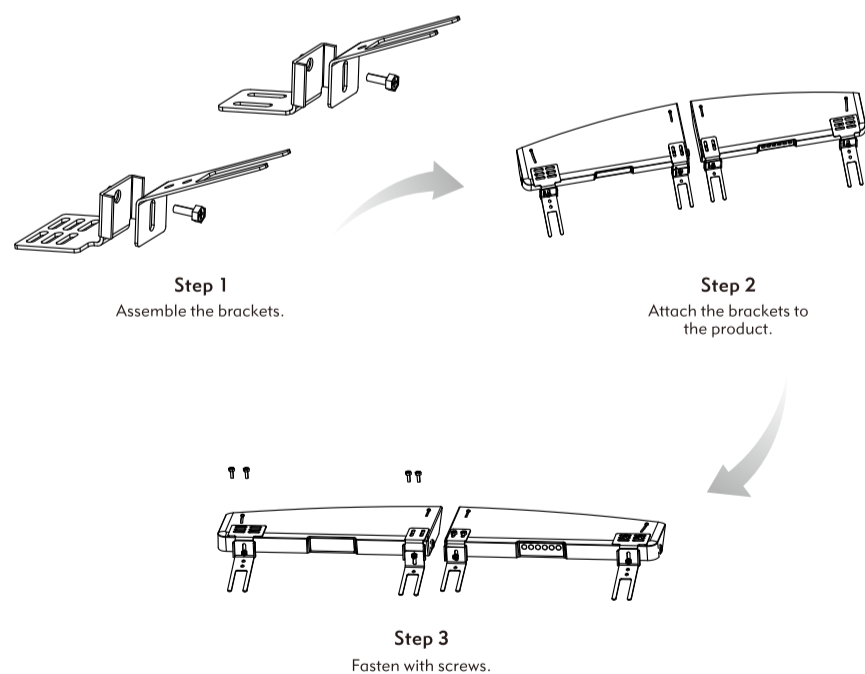

911 SIGNAL[®]

NIGHTWING

DIMENSIONS

TECHNICAL SPECIFICATIONS

Item	052101	052102
Color	Dual	Single
Voltage	10-33VDC	
Max Power	36W	
LED	60pcs 3W	30pcs 3W
LENS	Reflex	
Flash Patterns	57	
Mount	Bracket Mount	
Operating Temperature	-30 to 70°C	

INTEGRATED BUTTONS

- 1 Flash One**
With the button on, press BUTTON 5 to change flash patterns.
- 2 Flash Two**
With the button on, press BUTTON 5 to change flash patterns.
- 3 50% Power**
- 4 Flood Light**
- 5 Flash Pattern**
- 6 Take Down**
With the button on, press BUTTON 5 to change the position of the TD lights.

WIRING

- OVERRIDE SEQUENCE**
- Flood Light overrides Flash One.
 - Flash One overrides Flash Two.

MOUNT

Adjustable glare shield

FLASH PATTERNS

Color 1		Color 1 + Color 2		Color 2	
1	Cluster	20	Cluster	39	Cluster
2	Cycle	21	Cycle	40	Cycle
3	Whirl	22	Whirl	41	Whirl
4	Steady-Double	23	Steady-Double	42	Steady-Double
5	Single 120 All	24	Single 120 All	43	Single 120 All
6	Double 120 All	25	Double 120 All	44	Double 120 All
7	Single 240 All	26	Single 240 All	45	Single 240 All
8	Single 120 L/R	27	Single 120 L/R	46	Single 120 L/R
9	Double 120 L/R	28	Double 120 L/R	47	Double 120 L/R
10	Single 240 L/R	29	Single 240 L/R	48	Single 240 L/R
11	Single 120 Split 1	30	Single 120 Split 1	49	Single 120 Split 1
12	Single 240 Split 1	31	Single 240 Split 1	50	Single 240 Split 1
13	Single 120 Split 2	32	Single 120 Split 2	51	Single 120 Split 2
14	Single 240 Split 2	33	Single 240 Split 2	52	Single 240 Split 2
15	Single 120 In/Out	34	Single 120 In/Out	53	Single 120 In/Out
16	Single 240 In/Out	35	Single 240 In/Out	54	Single 240 In/Out
17	Combo Single 120	36	Combo Single 120	55	Combo Single 120
18	Combo Single 240	37	Combo Single 240	56	Combo Single 240
19	Combo Single 120/240	38	Combo Single 120/240	57	Combo Single 120/240