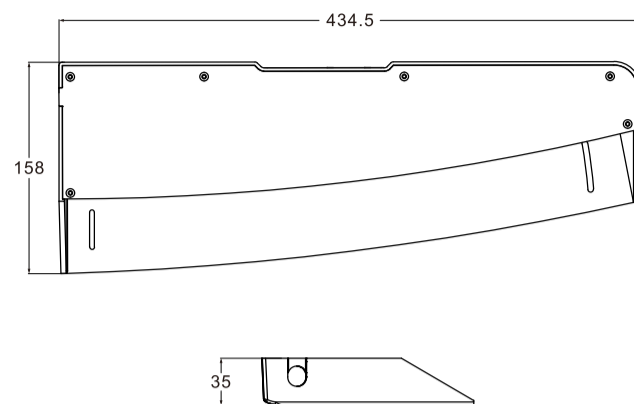

911 SIGNAL[®]

NIGHTWING

DIMENSIONS

TECHNICAL SPECIFICATIONS

Item	052101	052102
Color	Dual	Single
Voltage	10-33VDC	
Max Power	36W	
LED	60pcs 3W	30pcs 3W
LENS	Reflex	
Flash Patterns	57	
Mount	Bracket Mount	
Operating Temperature	-30 to 70°C	

INTEGRATED BUTTONS

- 1 Flash One**
With the button on, press BUTTON 5 to change flash patterns.
- 2 Flash Two**
With the button on, press BUTTON 5 to change flash patterns.
- 3 50% Power**
- 4 Flood Light**
- 5 Flash Pattern**
- 6 Take Down**
With the button on, press BUTTON 5 to change the position of the TD lights.

WIRING

- OVERRIDE SEQUENCE**
- Flood Light overrides Flash One.
 - Flash One overrides Flash Two.

MOUNT

Adjustable glare shield

FLASH PATTERNS

Color 1		Color 1 + Color 2		Color 2	
1	Cluster	20	Cluster	39	Cluster
2	Cycle	21	Cycle	40	Cycle
3	Whirl	22	Whirl	41	Whirl
4	Steady-Double	23	Steady-Double	42	Steady-Double
5	Single 120 All	24	Single 120 All	43	Single 120 All
6	Double 120 All	25	Double 120 All	44	Double 120 All
7	Single 240 All	26	Single 240 All	45	Single 240 All
8	Single 120 L/R	27	Single 120 L/R	46	Single 120 L/R
9	Double 120 L/R	28	Double 120 L/R	47	Double 120 L/R
10	Single 240 L/R	29	Single 240 L/R	48	Single 240 L/R
11	Single 120 Split 1	30	Single 120 Split 1	49	Single 120 Split 1
12	Single 240 Split 1	31	Single 240 Split 1	50	Single 240 Split 1
13	Single 120 Split 2	32	Single 120 Split 2	51	Single 120 Split 2
14	Single 240 Split 2	33	Single 240 Split 2	52	Single 240 Split 2
15	Single 120 In/Out	34	Single 120 In/Out	53	Single 120 In/Out
16	Single 240 In/Out	35	Single 240 In/Out	54	Single 240 In/Out
17	Combo Single 120	36	Combo Single 120	55	Combo Single 120
18	Combo Single 240	37	Combo Single 240	56	Combo Single 240
19	Combo Single 120/240	38	Combo Single 120/240	57	Combo Single 120/240