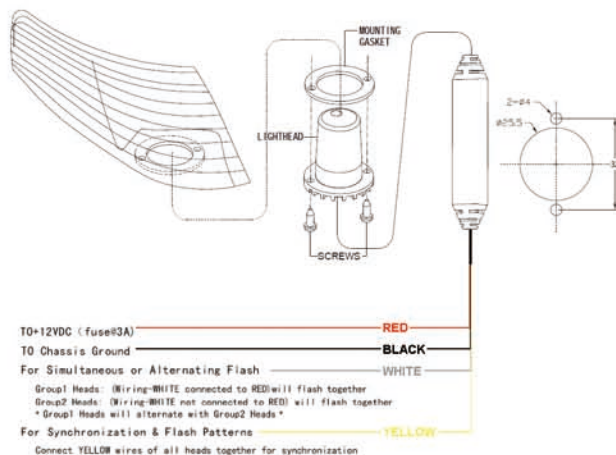

N500

Hide a Way Light Suitable for surface and inside of headlight

ITEM: 060201

- Colors available: red, blue, white and amber
- Installation: inside of headlight
- Hide-A-Way Emergency Strobe Light, LED Warning Light
- IP rate: waterproof IP65
- 9 foot, pre-wired cable.
- Mounts into 1" hole.
- Dimensions: 1.5"L x 1.64"D
- Hemispheric LED Warning Light
- LEDs: 4 pcs of 3W LEDs
- High current LED driver
- For internal mount
- UV Stabilized Polycarbonate Lens.

Code	Item	Led color	Voltage	Max Power	Led	Flash Pattern	Mount
N500	060201A	●	DC 12V	6W	4PCS 3W LED	19	Inside of headlight
	060201B	●					
	060201R	●					
	060201W	○					

To select Flash Pattern,
apply +12V to YELLOW wire: