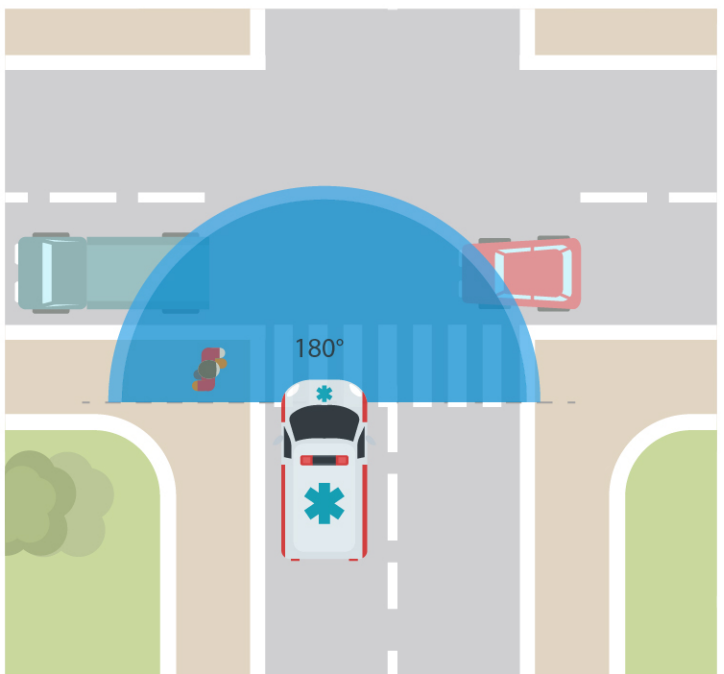

Features

- > Universal fit for all vehicles (ambulance, fire truck, sedan, SUV, tow truck, etc.) with a European license tag
- > Match perfectly with Crescent to provide a 180° wide angle visibility to the front and corner blind areas and give warning to civilians, especially when the vehicle is passing an intersection or access to the entrance of building complex.
- > Solid Aluminum casting gives a robust product with UV, heat, vibration and corrosion resistance
- > Specially designed cable slot at the back side keep cables neat and organized
- > Size: 20.5" x 4.3" (520x109mm)