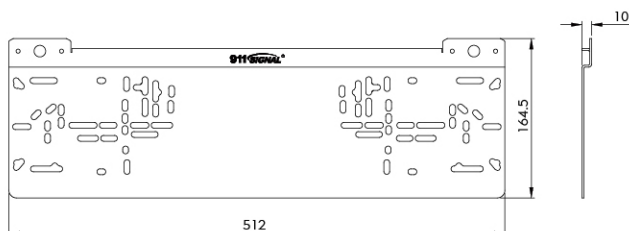

ITEM:104201