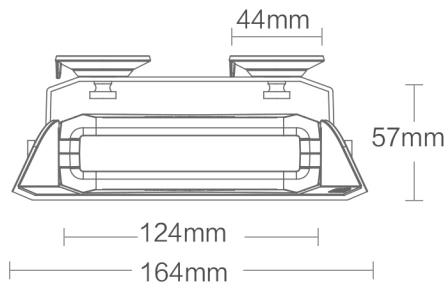

LUMIOPT

-X9

LED Visor Light Economical

- Small, budget-friendly and multi-functional
- Glare shield is adjustable and will not block the driver's view
- Aluminum alloy housing and adjustable brackets
- Triple color model is supplied with a controller which provides the option to select LED colors and flash patterns.

Single Color

Item	Color	Controlled by	Amps	Operating temperature	Voltage	LED	Flash Pattern
022402		Cigarette Plug	1.4A	-30°C- 70°C	DC 10-33V	9pcs 3W	19

Split Color

Item	Color	Controlled by	Amps	Operating temperature	Voltage	LED	Flash Pattern
022402		Cigarette Plug	1.4A	-30°C- 70°C	DC 10-33V	9pcs 3W	19

Dual Color

Item	Color	Controlled by	Amps	Operating temperature	Voltage	LED	Flash Pattern
022402		Cigarette Plug	1.4A	-30°C- 70°C	DC 10-33V	18pcs 3W	12

Triple Color

Item	Color	Controlled by	Amps	Operating temperature	Voltage	LED	Flash Pattern
022402		Cigarette Plug & Controller	1.4A	-30°C- 70°C	DC 10-33V	27pcs 3W	12