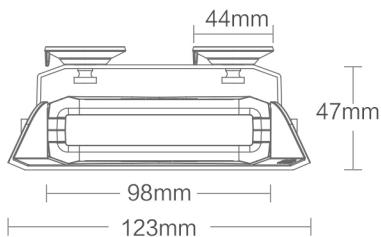

LUMIOPT

-T4 LED Visor Light Micro

- SMALLEST LED visor light on the market
- Glare shield is adjustable and will not block the driver's view
- Aluminum alloy housing and adjustable brackets
- Switch and flash patterns can be controlled by the cigarette plug

Single Color

Item	Color	Controlled by	Amps	Operating temperature	Voltage	LED	Flash Pattern
022401		Cigarette Plug	0.57A	-30°C- 70°C	DC 10-33V	4pcs 3W	19

Split Color

Item	Color	Controlled by	Amps	Operating temperature	Voltage	LED	Flash Pattern
022401		Cigarette Plug	0.57A	-30°C- 70°C	DC 10-33V	4pcs 3W	19