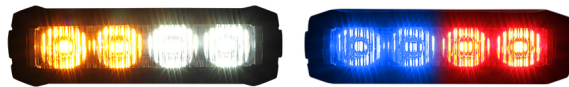

LUMIOPT

-T4 LED Visor Light Micro

- SMALLEST LED visor light on the market
- Glare shield is adjustable and will not block the driver's view
- Aluminum alloy housing and adjustable brackets
- Switch and flash patterns can be controlled by the cigarette plug

Single Color

Item	Color	Controlled by	Amps	Operating temperature	Voltage	LED	Flash Pattern
022401		Cigarette Plug	0.57A	-30°C- 70°C	DC 10-33V	4pcs 3W	19

Split Color

Item	Color	Controlled by	Amps	Operating temperature	Voltage	LED	Flash Pattern
022401		Cigarette Plug	0.57A	-30°C- 70°C	DC 10-33V	4pcs 3W	19