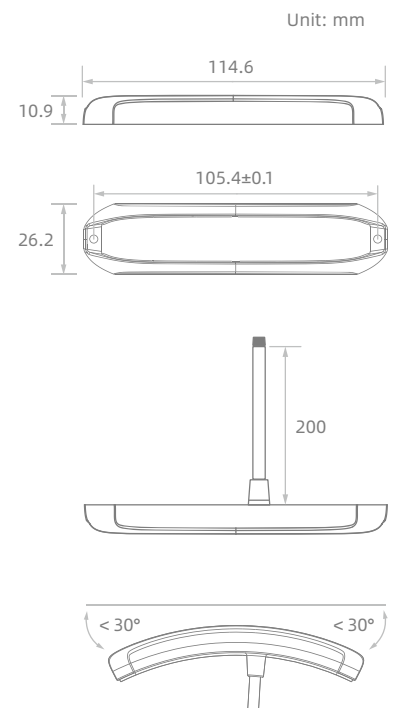

**FEATURES**

- ◎ Lifetime warranty
- ◎ Can bend backward up to 30°, suitable for mounting on curved surfaces
- ◎ LOKI silicone bendable LED light has effective resistance to impact and corrosion
- ◎ 3M VHB tape mounting and screw mounting
- ◎ Better anti-yellowing and antioxidant lens design than traditional ones
- ◎ Unique heat dissipation technology is design to prolong service life
- ◎ Reach and exceed: ECE R10, ECE R65 class1, ECE R65 HT class2, SAE J595, CA T13

Code	LOKI				
Item	024121A	024121B	024123TAB	024123TAW	024123TRB
Warning light	●	●	●	●	●
Voltage	DC 10-33V				
Max Power	10W				
Lens	TIR				
LED	6pcs*3W		12pcs*3W		
Flash Patterns	19		12		
IP Rating	IP67+IP69K				
Operating Temperature	-30° C to +70° C				
Certifications	ECE R10 ECE R65 class1 ECE R65 HT class2 SAE J595 CA T13				
Mounting	Screw Mounting 3M VHB Tape Mounting				
Warranty	Lifetime Warranty				