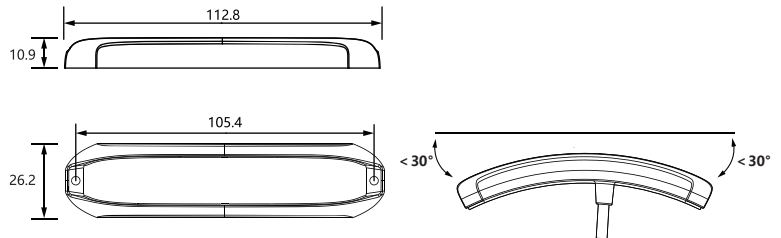

LOKI

Bendable for mounting on flat or curved surfaces

Features

- > Can bend backward up to 30°, suitable for mounting on curved surfaces
- > 3M VHB tape mounting and screw mounting with included bezel
- > 19 flash patterns for single color and 12 flash patterns for dual color
- > Unique heat dissipation technology is design to prolong service life
- > Reach and exceed: ECE R10 ECE R65 SAE J595 CA T13

Item	Color	Voltage	Max Power	Lens	LED	Flash Patterns	IP Rating	Operating Temperature	Certifications	Mounting
024118A	●	DC 10-33V	10W	TIR	6pcs*3W	19	IP67+IP69K	-30°C to +70°C	SAE J845 CA T13 ECE R10 ECE R65(Class 1)	Screw Mounting 3M VHB Tape Mounting
024118B	●									
024118TAW	●○									
024118TBW	●○									
024118TRW	●○				12pcs*3W	12				
024118TAB	●●									
024118TAR	●●									
024118TBR	●●									