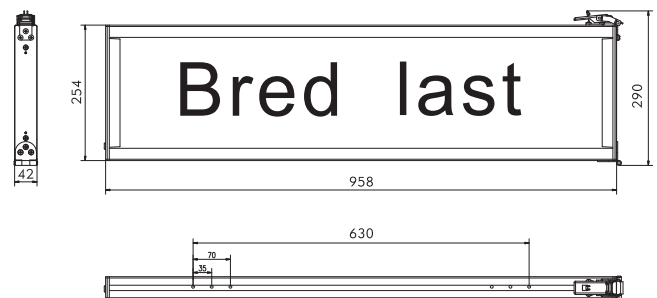

Bred last

Tung last

Lang last

AGILE SERIES

Features

- > Light sign with aluminum frame for displaying messages on trucks
- > Easy exchange of messages such as Bred last, Tung last and Lang last
- > For effective and visible notification
- > Internal storage of up to 4 sign boards
- > Simple and fast mounting

* You can buy the light sign separately

Item	Dimension LxWxH	LED	Max Power	Voltage	Operating Temperature	Mount
160201	958x290x42mm	57pcs	9.5W	DC 10-33V	-30 to +70°C	Screw Mount

911 Signal Technology Inc.