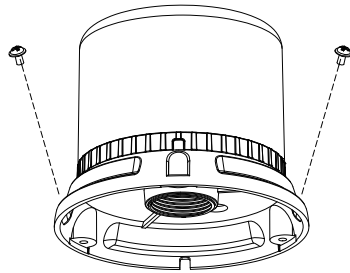

MOUNTING

① Permanent Mount

Accessory: 3 Screws