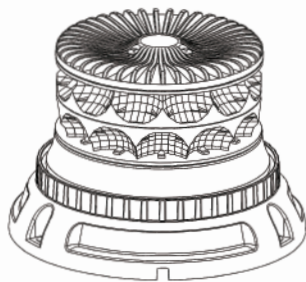

## LED Beacons C24

- Meets and exceeds ECE R65 ,SAE J845, Class 1.
- Two levels of unique LED reflectors provide a focused signal for superior brightness.
- Waterproof, shock resistant, potted circuit board.
- 22 Built-in User selectable flash patterns, including 5 simulated rotating patterns.
- Provide 360° coverage.
- Low amp draw and bright output provide the ideal beacon for everyday use.
- Coil cord, with A13-E163 Cigar plug.

# MIRAGE

Two levels of LED reflectors