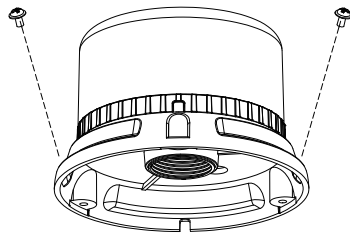

LED Beacons C12

MIRAGE

- Meets and exceeds ECE R65 ,SAE J845,Class 1
- Two levels of unique LED reflectors provide a focused signal for superior brightness
- Waterproof,shock resistant,potted circuit board
- 22 Built-in User selectable flash patterns,including 5 simulated rotating patterns
- Provide 360° coverage
- Low amp draw and bright output provide the ideal beacon for everyday use
- 5m long spring line with A13-E163 Cigar plug

One level of LED reflectors

MOUNTING

① **Permanent Mount**

Accessory:3 Screws

③ **Magnetic Mount**

Accessory:1 base with Magnet, 1 plate

② **Pipe Mount**

Accessory:1 retractable Pipe(don't include)