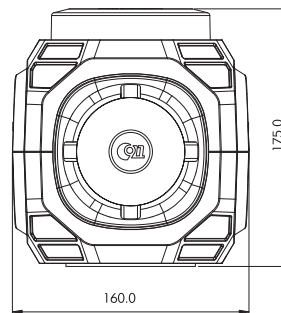

### Features

- > Beacon and siren combination features aerodynamic design and better vehicle tire grip.
- > A 30W speaker with integrated amplifier produces 110dB sound level and has 30 tones available to choose.
- > 360° coverage, optimal light intensity and low amp draw.
- > 10-33V multi-voltage, with a cigar plug switch.
- > Magnetic Mounting approved with maximum speed of 239 km/h.
- > Meets and exceeds R65 Class 1, R10, SAE, speed test and approved French siren tones.

Item	Color	Voltage	Max Power	LED	Flash Patterns	Lens	Siren Tones	Certification
091601	●	DC 10-33V	50W	12Pcs 3W LED	22	Reflector	30	R65 Class 1, R10, SAE