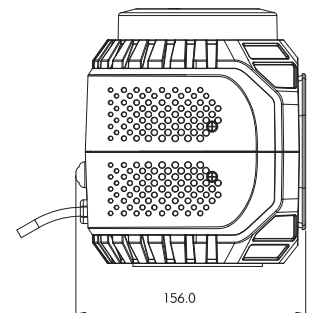

### Features

- > Beacon and siren combination features aerodynamic design and better vehicle tire grip.
- > A 30W speaker with integrated amplifier produces 110dB sound level and has 30 tones available to choose.
- > 360° coverage, optimal light intensity and low amp draw.
- > 10-33V multi-voltage, with a cigar plug switch.
- > Magnetic Mounting approved with maximum speed of 239 km/h.
- > Meets and exceeds R65 Class 1, R10, SAE, speed test and approved French siren tones.