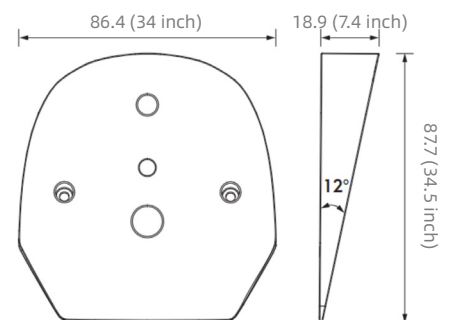

FEATURES

- ⊙ Can meet the backward warning function (270° beam angle) and the downward lighting function (500lm), when the trunk is open
- ⊙ Ultra-low profile and has an optimized slope design
- ⊙ Cover made of zinc die casting with reflector design
- ⊙ Certifications: ECE R10

Code	BEAR-W
Item	024002B
Warning light	●
Flood light	○
Voltage	DC 10-33V
Max Power	12W
Lens	TIR
LED	6Pcs (warning light) 4Pcs (flood light)
Flash Patterns	13
Operating Temperature	-30° C to +70° C
Certifications	ECE R10
Mounting	Screw Mount
Warranty	Five-year Warranty

Dimensions

Unit: mm

Optional Accessory

Unit: inch

Ningbo Vasa Import and Export Co., Ltd.

Office Address: Room 701-702, Heng Wei Building, No.258, Tian Gao Lane, Shouan subdistrict, Yinzhou Area, Ningbo City, Zhejiang, China.