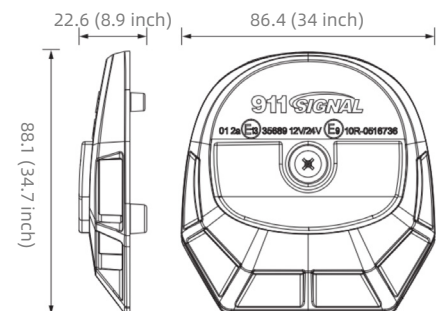

FEATURES

- ⊙ Can meet the backward warning function (270° beam angle) and the downward lighting function (500lm), when the trunk is open
- ⊙ Ultra-low profile and has an optimized slope design
- ⊙ Cover made of zinc die casting with reflector design
- ⊙ Certifications: ECE R10

Code	BEAR-W
Item	024002B
Warning light	●
Flood light	○
Voltage	DC 10-33V
Max Power	12W
Lens	TIR
LED	6Pcs (warning light) 4Pcs (flood light)
Flash Patterns	13
Operating Temperature	-30° C to +70° C
Certifications	ECE R10
Mounting	Screw Mount
Warranty	Five-year Warranty

Dimensions

Unit: mm

Optional Accessory

Unit: inch

Ningbo Vasa Import and Export Co., Ltd.

Office Address: Room 701-702, Heng Wei Building, No.258, Tian Gao Lane, Shouan subdistrict, Yinzhou Area, Ningbo City, Zhejiang, China.