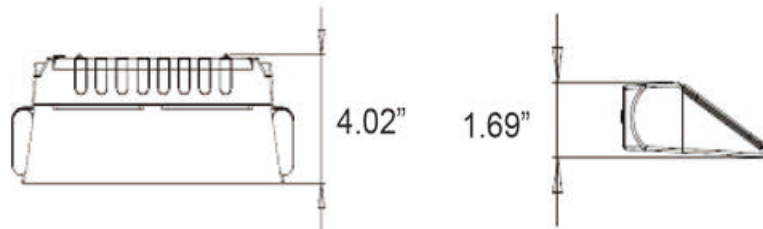

H2

Led Visor Light Equipped with different performance LED Lighthouse

ITEM: 050201 050202
050203 050204

- Small size, clear outer lenses, and easy for installing.
- DIY it by H4, C4 or HL6 headlight.
- Two modules, TIR or Linear Lenses, Super-LEDs.
- Lightweight and sturdy. Rated for 100,000 hours of operation.
- Polycarbonate assembly is safer than metal in the event of an accident or airbag deployment.
- Multiple flash patterns.
- With the A13-163 cigarette plug. ON/OFF switch and flash pattern control.

Code	Item	Color	Voltage	Max Power	Led	Flash Pattern	Mount	Wire	Max temperature	Certificate						
H2C4	050401A	•	DVC 12/24V	19W	8Pcs 3W LED	19	3M adhesive mount Suction cup mount	3 M long wire with A13-163 cigarette light	100°C	SAE-10-W-1 ECE R65 XB1 00 0035 ECE R65 XA1 00 0036 ECE R10 04 12754						
	050401B	•														
	050401BR	••														
H2H4	050402A	•		19W						12Pcs 3W LED	/	/	/	/	/	ECE R65 XB1 00 0027 ECE R10 03 12468
	050402B	•														
	050402BR	••														
H2HL6	050403A	•	17W	/	/	/	/	/	/	/						
	050403B	•														
	050403BR	••														
H2	050201	/	/	/	/	/	/	/	/	/						

10.57"

4.02"

1.69"